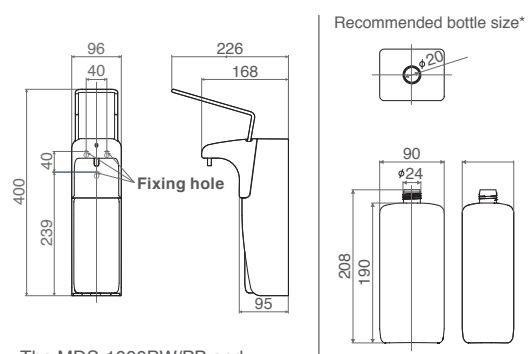

### SPECIFICATIONS

Product name	Manual Dispenser for soap and disinfectant			
Colour	aluminium/white	white	aluminium/white	white
Lever	SUS 304			
Front cover	PP			
Main body	AL	PP	AL	PP
Pump	PP, SUS			
Article no.	64298	64297	66269	66270
Capacity	500ml		1000ml	

### DIMENSIONS (mm)

The MDS-500P and MDS-500A have identical measurements.  
 \*Empty bottle not included.

The MDS-1000PW/PB and MDS-1000A have identical measurements.