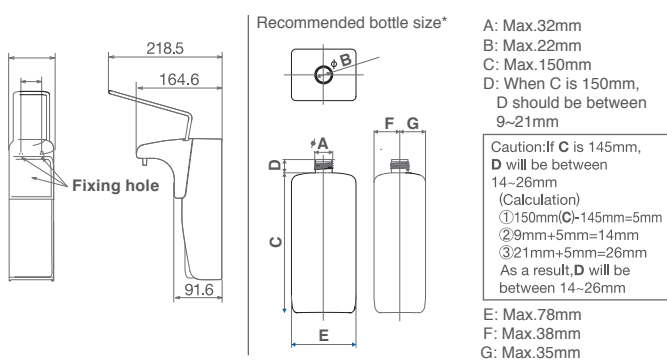

### SPECIFICATIONS

Product name	Manual Dispenser for soap and disinfectant			
Colour	aluminium/white	white	aluminium/white	white
Lever	SUS 304			
Front cover	PP			
Main body	AL	PP	AL	PP
Pump	PP, SUS			
Article no.	64298	64297	66269	66270
Capacity	500ml		1000ml	

### DIMENSIONS (mm)

The MDS-500P and MDS-500A have identical measurements.  
 \*Empty bottle not included.

The MDS-1000PW/PB and MDS-1000A have identical measurements.